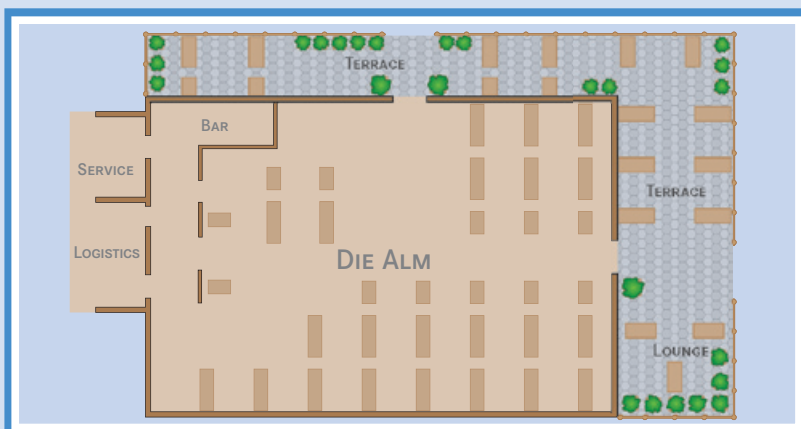

DIE ALM – on the Messe Düsseldorf site.

Forget the hustle and bustle of everyday life in our rustic Alpine cabin on the Messe Düsseldorf site: the “Alp” is located on the open-air site between Halls 10 and 16 and is open for you from May to October during the fair opening times - and on request.

“DIE ALM” is the perfect location for your **fair event, stand party** or **get-together** with customers and business partners. It has 200 seats inside and a further 80 on our beer garden-style terrace.

We will plan the event according to **your individual wishes** - with Bavarian specialities and fitting musical accompaniment ...

O'zapft is!

Facts:

- Hearty cabin flair with an exclusive beer garden
- Central location on the Messe Düsseldorf site
- Rustic furnishings with Bavarian charm
- Alpine cuisine and draught beer
- Professional event technology
- Artistic designs
- Available for use before, during and after the official fair opening times

Location

Capacities

Inner area: 200 seats available
Terrace: 80 seats available