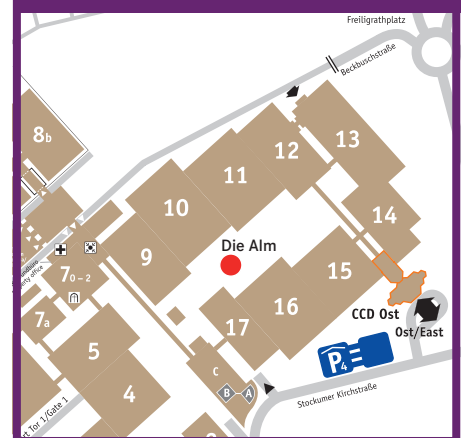

DIE ALM – on the Messe Düsseldorf site.

Forget the hustle and bustle of everyday life in our rustic Alpine cabin on the Messe Düsseldorf site: the “Alp” is located on the open-air site between Halls 10 and 16 and is open for you from May to October during the fair opening times - and on request.

“DIE ALM” is the perfect location for your **fair event, stand party** or **get-together** with customers and business partners. It has 200 seats inside and a further 80 on our beer garden-style terrace.

We will plan the event according to **your individual wishes** - with Bavarian specialities and fitting musical accompaniment ...

O'zapft is!

Facts:

- Hearty cabin flair with an exclusive beer garden
- Central location on the Messe Düsseldorf site
- Rustic furnishings with Bavarian charm
- Alpine cuisine and draught beer
- Professional event technology
- Artistic designs
- Available for use before, during and after the official fair opening times

Location

Capacities

Inner area: 200 seats available
Terrace: 80 seats available